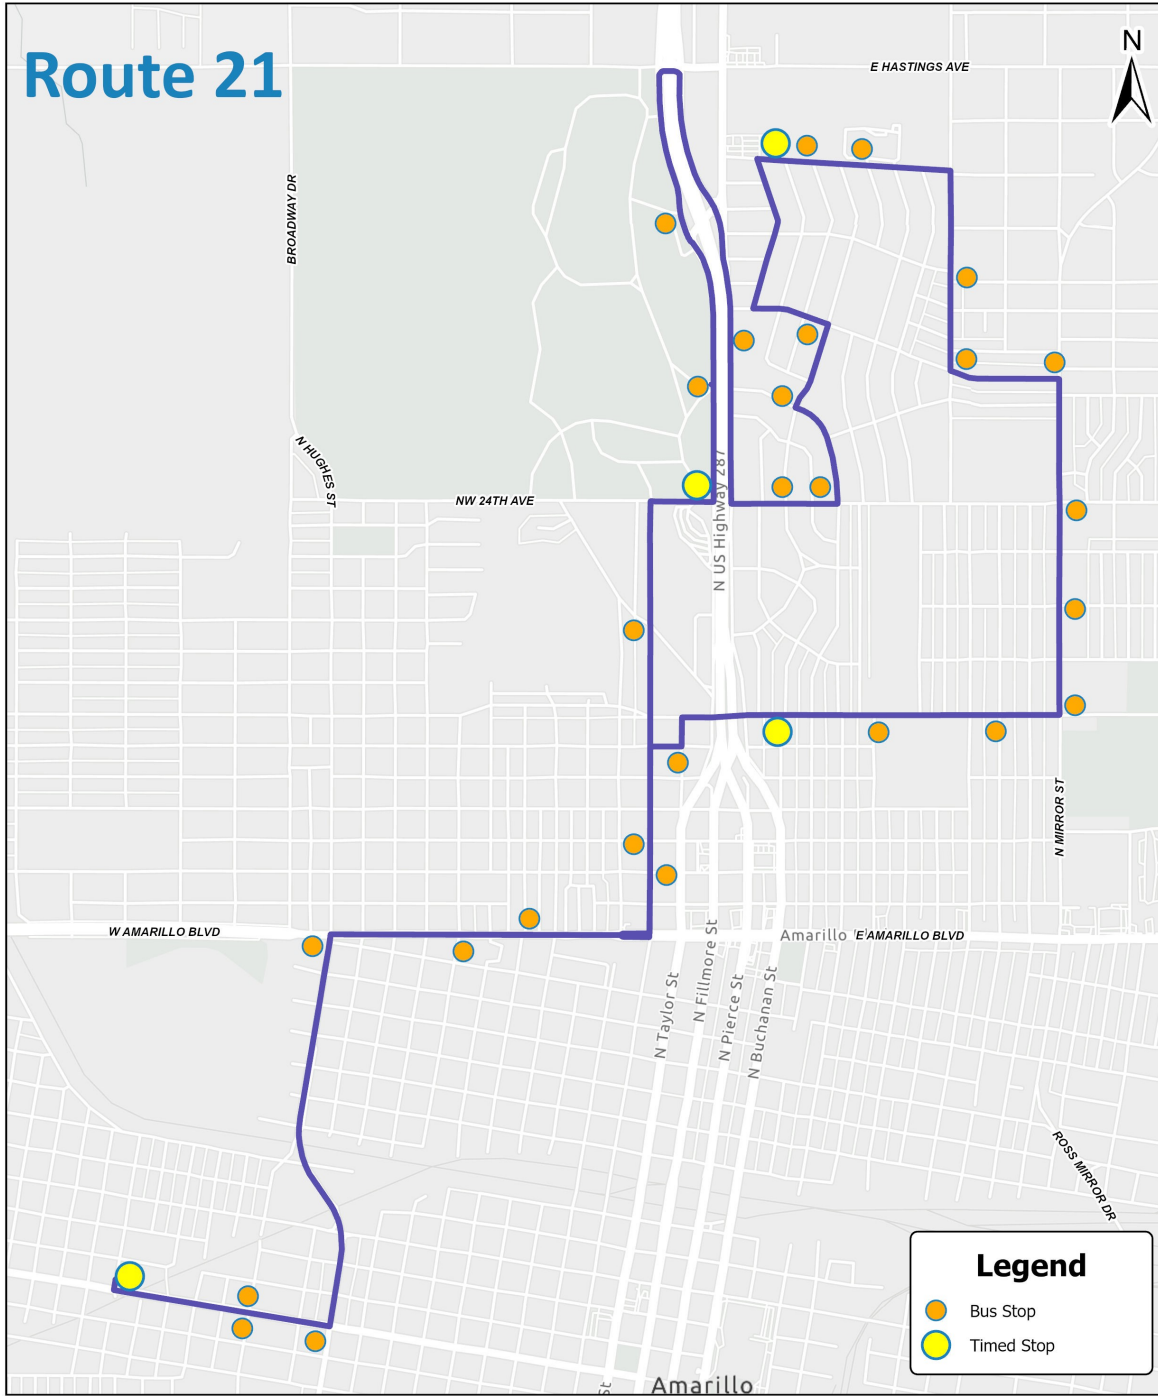

Route 21

Route 21 Weekday and Saturday Departure Times

Transfer Station Departure	Out-Bound		In-Bound
	Buchanan & 15th	Jason & Palm (United)	Funfest & NE 24th
TS	RC	RJ	FN
--	6:20	6:27 AM	6:37 AM
7:00 AM	7:14 AM	7:26 AM	7:36 AM
8:00 AM	8:14 AM	8:26 AM	8:36 AM
9:00 AM	9:14 AM	9:26 AM	9:36 AM
10:00 AM	10:14 AM	10:26 AM	10:36 AM
11:00 AM	11:14 AM	11:26 AM	11:36 AM
12:00 PM	12:14 PM	12:26 PM	12:36 PM
1:00 PM	1:14 PM	1:26 PM	1:36 PM
2:00 PM	2:14 PM	2:26 PM	2:36 PM
3:00 PM	3:14 PM	3:26 PM	3:36 PM
4:00 PM	4:14 PM	4:26 PM	4:36 PM
5:00 PM	5:14 PM	5:26 PM	5:36 PM
6:00 PM	6:14 PM	6:26 PM	6:36 PM

Highlighted Times operate Monday-Friday

Locations Served

Palo Duro High School
 North Heights High School
 Residential Areas
 Thompson Memorial Park
 Amarillo Zoo
 Amarillo Water Park
 Hamlet Shopping Center
 United Supermarket (Jason Ave)

Fixed Route Fares

Pay Per Ride Rates

Adult(18+) Single Rides	\$1.00
Seniors (65+) and Disabled (with ACT ID)	\$0.50
Students K-12 (with ACT ID)	\$0.50
Aged 5 and Younger	No Charge

Day Pass Rates

Adults(18+) Day Pass	\$2.00
Seniors (65+) and Disabled (with ACT ID)	\$1.00
Students K-12 (with ACT ID)	\$1.00